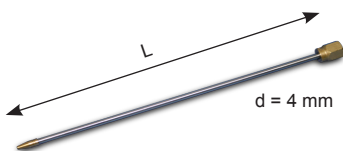

	ST LAMA-4000	ST LAMA-4000 VA
Description	Precision coaxial spray head with 5° circular section jet spray angle and nozzle outlet diameter 0.3 mm complete with 3 m hose kit, screw fittings and 2x articulated holder with magnet base Ø 63 mm	
Part no.	1080044010	1080045002
Connections	3	3
Lubricant	1x (transparent)	1x (transparent)
Spray air (swirl air)	1x (red)	1x (red)
Control air	1x (blue)	1x (blue)

Precision spray head extensions / attachments

Extensions	
Length L [mm]	Part no.
50	1080044025
70	1080044024
100	1080044011
150	1080044026
200	1080044027

Attachments	
Designation	Part no.
Ring spray 75° L=20 mm	1080044023
Ring spray 75° L=40 mm	1080044029
Wide spray 90°	1094211019