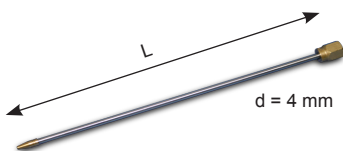

Precision spray head extensions / attachments

Extensions	
Length L [mm]	Part no.
50	1080044025
70	1080044024
100	1080044011
150	1080044026
200	1080044027

Attachments	
Designation	Part no.
Ring spray 75° L=20 mm	1080044023
Ring spray 75° L=40 mm	1080044029
Wide spray 90°	1094211019

LAMA-4000 with wide spray attachment for coil lubrication

LAMA-4000 with ring spray attachment for lubrication inside pipes